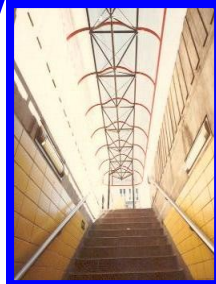

TRIODETTIC*

*Product
Applications*

CUSTOM CANOPIES & SHELTERS

Triodetic CUSTOM Canopies:

Unlimited Shapes
Supply and Installation
Aluminum or powder-coated steel
Metal deck, glass, polycarbonate, tensile fabric
Fast delivery to any location
Engineering certification
Quality Warranty